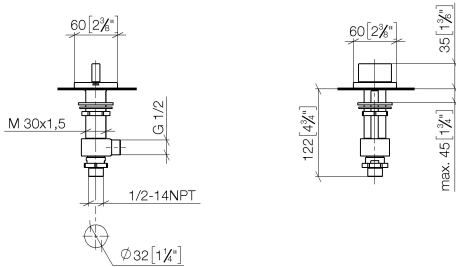

20 000 706

- hole diameter valve 32 mm
- rosette 60 x 60 mm
- with hot marking

	Brushed Champagne (22kt Gold)	20 000 706-46
	Chrome	20 000 706-00
	Brushed Platinum	20 000 706-06
	Dark Chrome	20 000 706-19
	Champagne (22kt Gold)	20 000 706-47
	Brushed Dark Platinum	20 000 706-99

20 000 706

mm [inches]

Flow rate chart

Certificates

WRAS\_2103001.

20 000 706

Parts for other finishes can be found here: [Chrome](#)

### Spare parts list

No.	Item Number	Name	Quantity used	Delivery time
1	90 20 70 051 05-46	handle ( hot )	1	30
2	04 17 11 058 32 90	side panel	1	2
3	90 90 03 132 00 90	top	1	2
4	04 23 10 032 78 90	fixing set	1	2
5	04 17 11 023 10 90	distributor	1	2
6	90 23 30 040 00-46	threaded connector	1	-
Spare part can no longer be ordered, please order the replacement item				
7	09 30 11 059 90	disc	1	2
8	09 23 10 012 90	nut	1	2