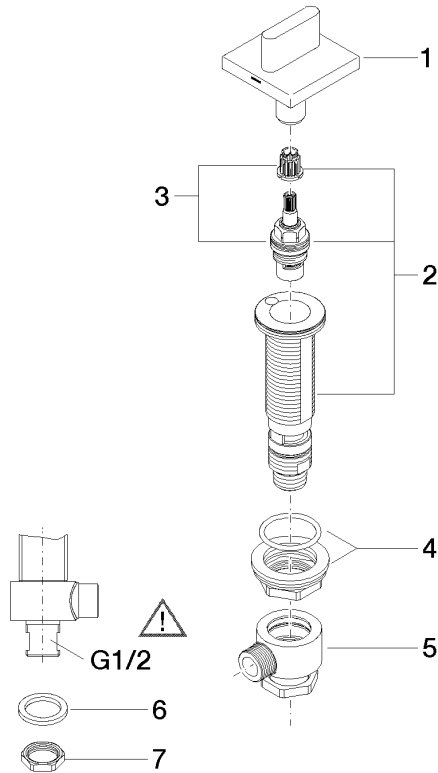

20 000 706

- hole diameter valve 32 mm
- rosette 60 x 60 mm
- with hot marking

	Brushed Champagne (22kt Gold)	20 000 706-46
	Chrome	20 000 706-00
	Brushed Platinum	20 000 706-06
	Dark Chrome	20 000 706-19
	Champagne (22kt Gold)	20 000 706-47
	Brushed Dark Platinum	20 000 706-99

20 000 706

mm [inches]

Flow rate chart

Certificates

WRAS\_2103001.

20 000 706

Parts for other finishes can be found here: [Chrome](#)

### Spare parts list

No.	Item Number	Name	Quantity used	Delivery time
1	90 20 70 051 05-46	handle ( hot )	1	30
2	04 17 11 058 32 90	side panel	1	2
3	90 90 03 132 00 90	top	1	2
4	04 23 10 032 78 90	fixing set	1	2
5	04 17 11 023 10 90	distributor	1	2
6	90 23 30 040 00-46	threaded connector	1	-
Spare part can no longer be ordered, please order the replacement item				
7	09 30 11 059 90	disc	1	2
8	09 23 10 012 90	nut	1	2